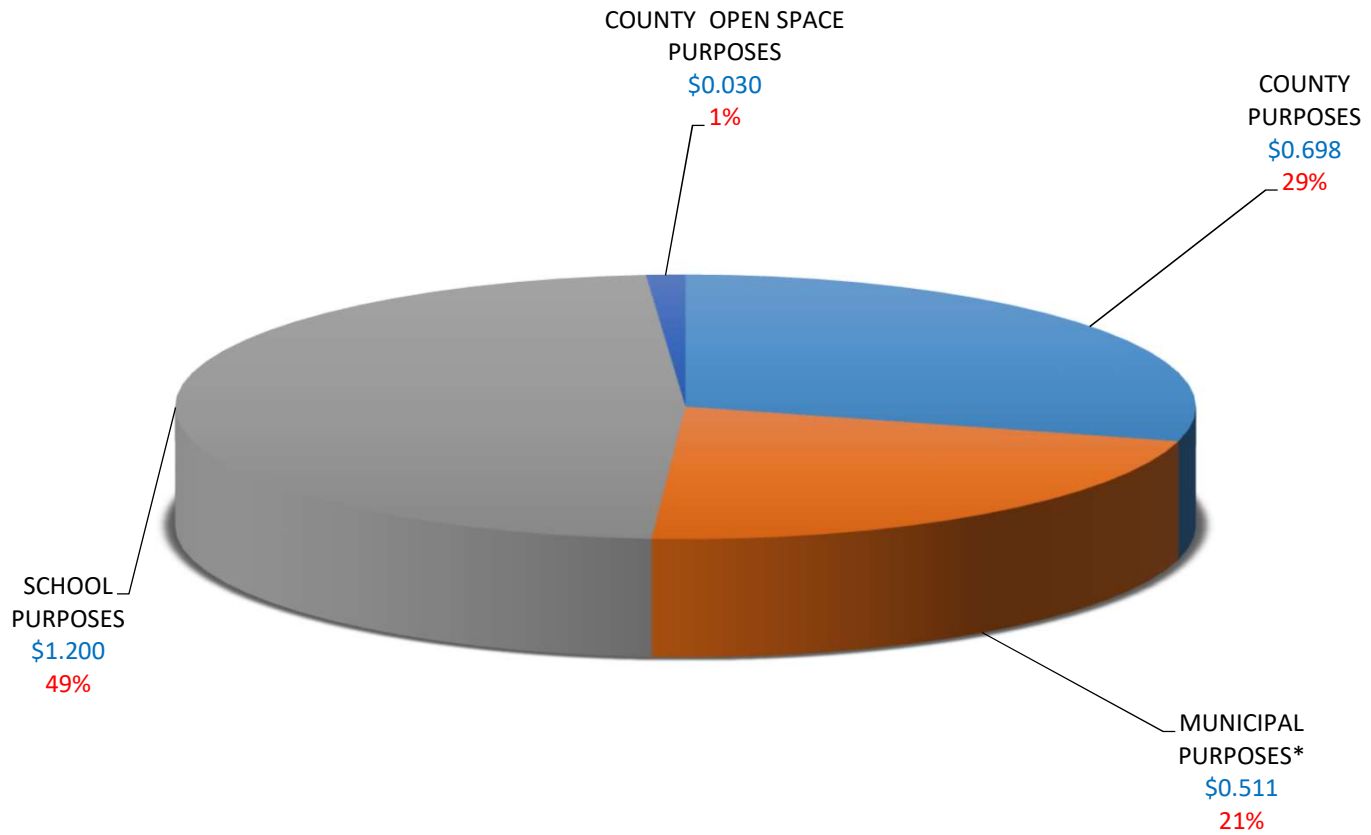

**PRINCETON**  
**HOW ARE YOUR TAXES APPORTIONED?**  
**2021 TAX RATE \$2.439**

\*INCLUDES MUNICIPAL  
OPEN SPACE & LIBRARY