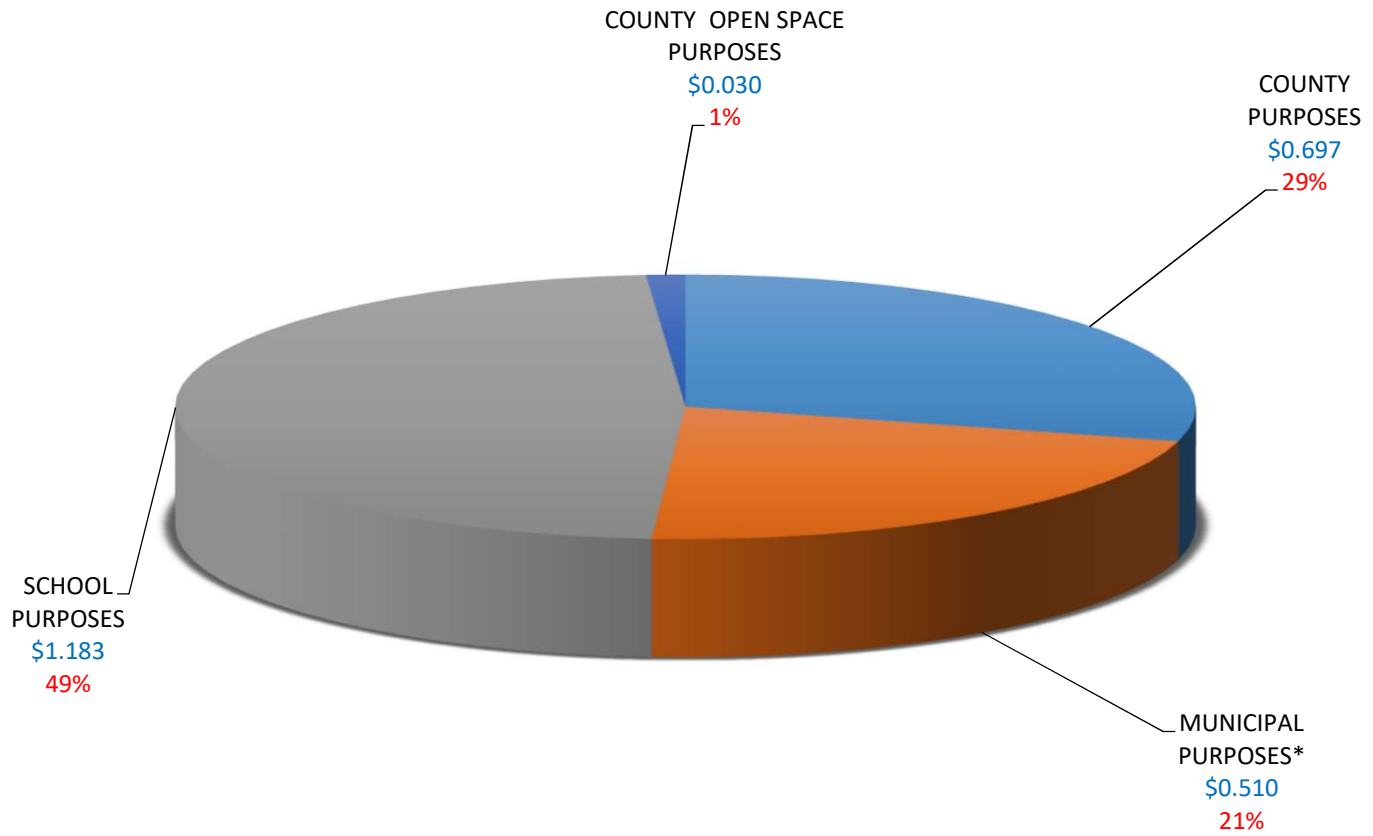

**PRINCETON**  
**HOW ARE YOUR TAXES APPORTIONED?**  
**2020 TAX RATE \$2.420**

\*INCLUDES MUNICIPAL  
OPEN SPACE & LIBRARY