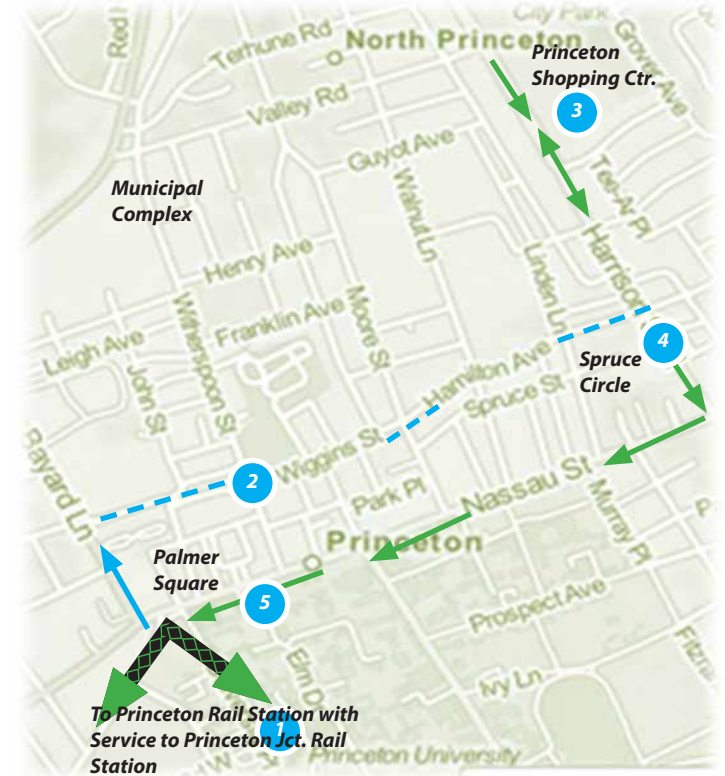

freeB – Commuter Service Schedule

(Service to and from the Princeton Station – Effective October 13, 2013)

AM

Princeton						Princeton Junction Rail Station		
freeB Lvs. Princeton Station	Witherspoon Library	Princeton Shopping Ctr.	Harrison Spruce Circle	Palmer Square	freeB Arvs. Princeton Station	Dinky Lvs. For P. Jct.	Dinky Arvs. P. Jct.	NJ Transit to NYC
Map Reference								
1	2	3	4	5	1			
	5:25	5:30	5:35	5:40	5:47	5:52	5:57	6:05/6:15E
5:50	5:55	6:00	6:05	6:10	6:15	6:24	6:29	6:35E
6:20	6:25	6:30	6:35	6:40	6:45	6:49	6:54	7:00E
6:45	6:50	6:55	7:00	7:05	7:10	7:16	7:21	7:27E/7:34L
7:10	7:15	7:20/7:26	7:30	7:35	7:40	7:50	7:55	8:14L
7:41	7:46	7:51	7:58	8:03	8:06	8:11	8:16	8:23E
8:15	8:20	8:25	8:32	8:37	8:44	8:55	9:00	9:19E

PM

Princeton Junction Rail Station	Princeton								
NJ TRANSIT from NYC	Dinky Lvs. Princeton Jct.	Dinky Arvs. Princeton	freeB Lvs. Princeton St.	Witherspoon Library	Princeton Shopping Ctr.	Harrison Spruce Circle	Palmer Square	freeB Arvs. Princeton Sta.	
			Map Reference						
			1	2	3	4	5	1	
5:07E	5:15	5:20	5:26	5:30	5:35	5:41	5:46	5:51	
5:44L/5:55E	6:00	6:05	6:06	6:11	6:16	6:21	6:26	6:31	
6:20E	6:25	6:30	6:33	6:37	6:42	6:47	6:52	6:57	
6:56E	7:05	7:10	7:13	7:17	7:22	7:27	7:32	7:37	
7:13LE	7:25	7:30	7:37	7:41	7:43	7:46	7:51	7:56	
7:35LE	7:45	7:50	7:56	8:00	8:04	8:08	8:11	8:15	
7:57L/8:06LE	8:12	8:17	8:18	8:22	8:26	8:30	8:33	8:38	

E=EXPRESS LE=LIMITED EXPRESS L= LOCAL

freeB Commuter Service operates every Monday – Friday, except on recognized Municipal Holidays.

Most freeB bus stops are marked with a “B” sign. The freeB bus will also stop anywhere along the route for passengers as long as it is safe to do so.

There are two freeB bus stops at Princeton Shopping Center–Rite Aid and McCaffreys. Commuters parking at the Shopping Center, please park at the south end of the parking lot across from the stores.

For information, call 609-452-1491
 Online at www.gmta.org or
www.princetonnj.gov/public-transportation.html